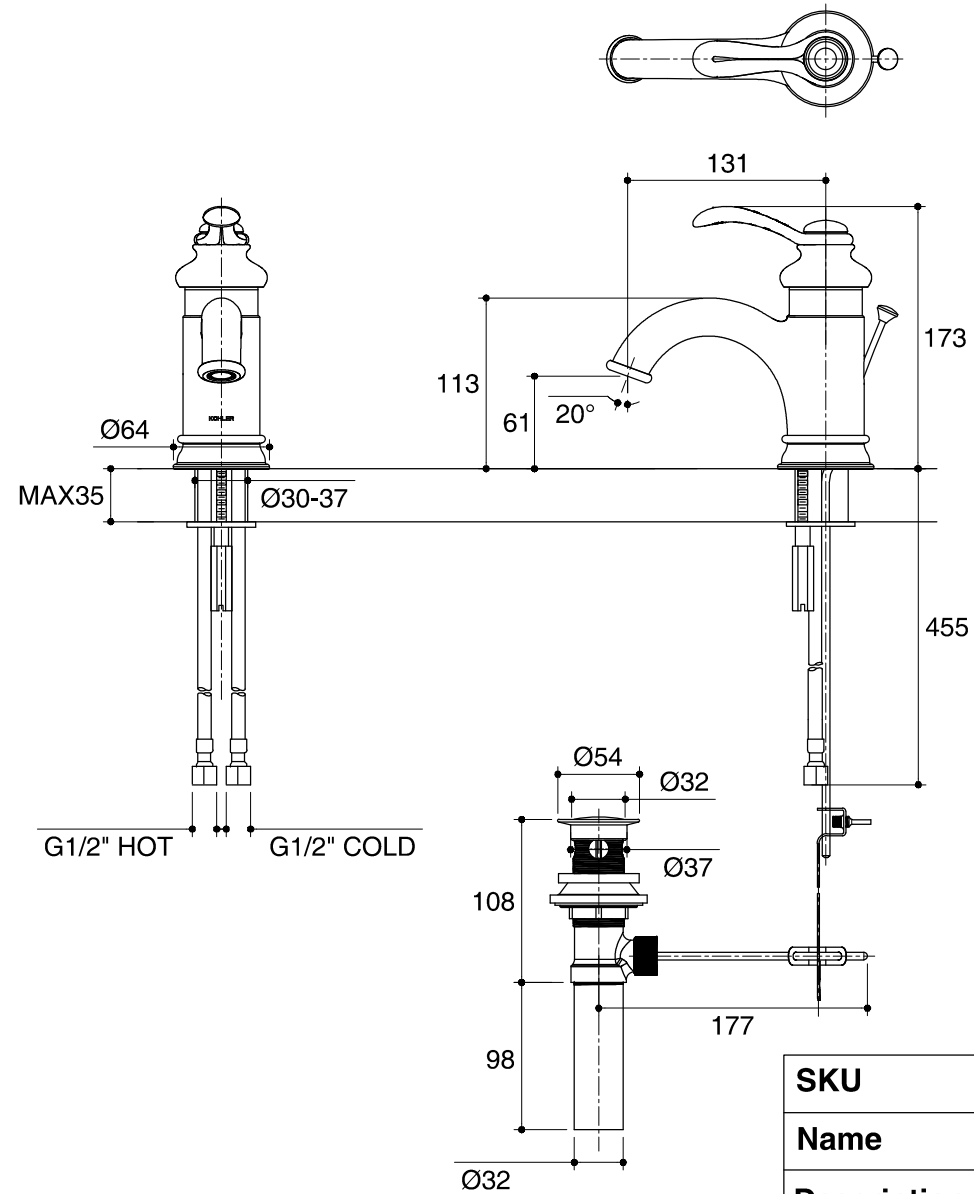

Dimensions are approximate.

Unit: mm

SKU	K-8657T-B
Name	FAIRFAX
Description	SINGLE LEVER LAVATORY FAUCET

*The recommended dimension for installation can be adjusted according to user preferences and layout.